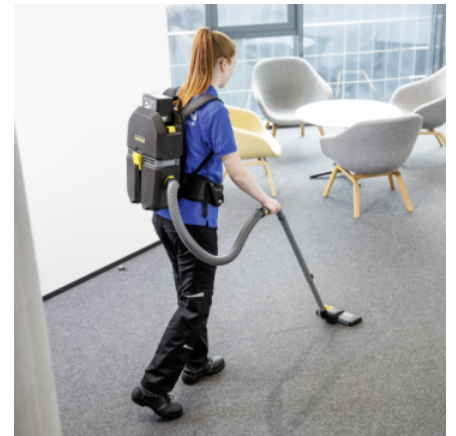

BVL 5/1 BP

Ultra-light and extremely robust thanks to innovative EPP material: The powerful and long-lasting cordless backpack vacuum BVL 5/1 Bp from Kärcher for cleaning tasks in the narrowest of spaces.

■ Included in the scope of supply.

Ultra-light cordless backpack vacuum

- Manufactured from extremely light, innovative EPP (expanded polypropylene).
- Enables ergonomic work.
- Allows effortless transport.

Highly innovative EPP (expanded polypropylene)

- Especially robust and extremely long-lasting.
- Ultra-light.
- Extremely eco-friendly, as it is 100 per cent recyclable.

Great ergonomics

- Carrying frame extremely comfortable even when using for longer periods of work.
- Control panel on the waist strap enables easy control of all functions.
- The suction hose can be connected differently for right-handed and left-handed people.