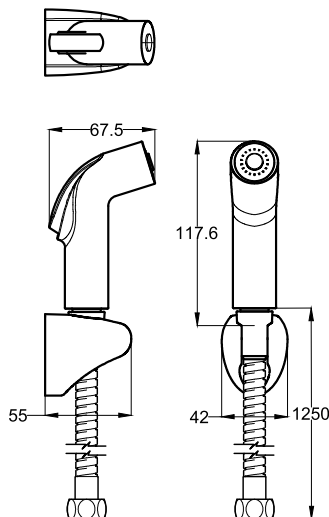

Product Specification

Material

ABS Material, Chrome Finished

Product Capability

Filter : Seal Filter
 Maximum Pressure : 5 kg/cm²
 Maximum Temperature : 75°C
 Working Pressure : ½ - 5 kg/cm²

Package Include

ABS Head Shower
 Brass Stem
 SS 304 Flexible Hose
 Seal Filter
 2-Position Hanger
 Screw & Fisher

PUB Approved

Water Efficiency : Very Good ✓✓
 Water Consumption : 5.70 liter/min
 Registration No : 02/2015/124793

Product Features

Strong and comfort spray
 2-Position Hanger

Technical Drawing

Installation Details

Disclaimer : While we endeavor to provide the most accurate, up-to-date information available, the content on this document may be change due to requirements in different sites, markets and/or countries, out of date or include omissions, inaccuracies or other errors. All content is subject to change without prior notice.