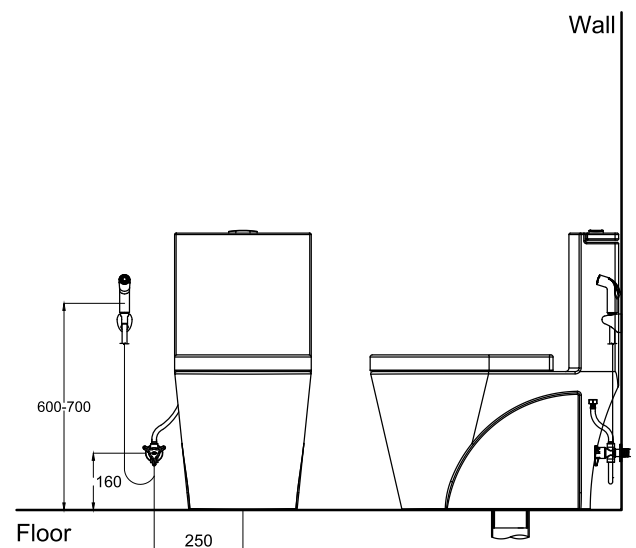

Product Specification

Material

ABS Material, Chrome Finished

Product Capability

Filter : Seal Filter
 Maximum Pressure : 5 kg/cm²
 Maximum Temperature : 75°C
 Working Pressure : ½ - 5 kg/cm²

Package Include

ABS Head Shower
 Brass Stem
 SS 304 Flexible Hose
 Seal Filter
 2-Position Hanger
 Screw & Fisher

PUB Approved

Water Efficiency : Very Good ✓✓
 Water Consumption : 5.70 liter/min
 Registration No : 02/2015/124793

Product Features

Strong and comfort spray
 2-Position Hanger

Technical Drawing

Installation Details

Disclaimer : While we endeavor to provide the most accurate, up-to-date information available, the content on this document may be change due to requirements in different sites, markets and/or countries, out of date or include omissions, inaccuracies or other errors. All content is subject to change without prior notice.