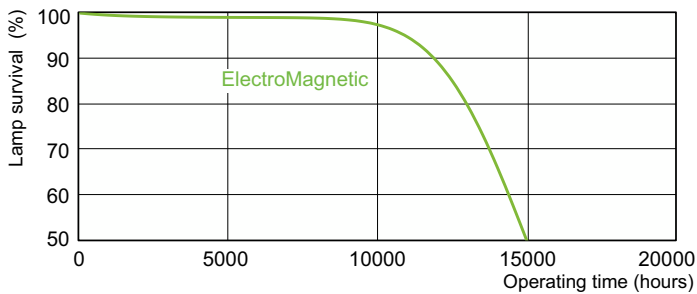

Lifetime

Life Expectancy Diagram - TL-D 36W/33-640 1SL/25

Life Expectancy Diagram - TL-D 36W/33-640 1SL/25