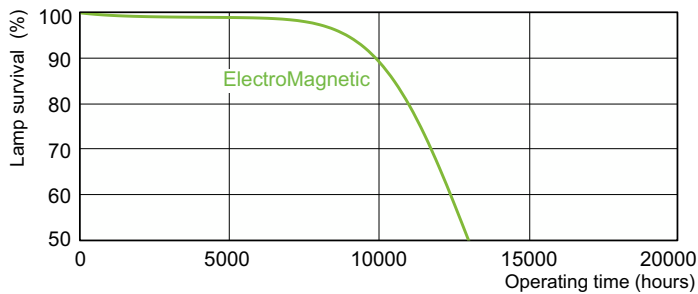

Lifetime

Life Expectancy Diagram - TL-D 36W/33-640 1SL/25

Life Expectancy Diagram - TL-D 36W/33-640 1SL/25