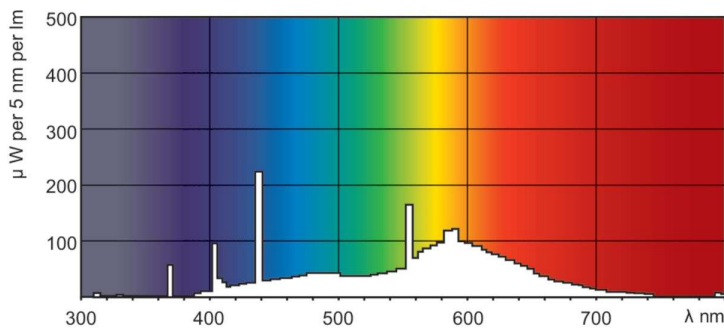

## Photometric data

Spectral Power Distribution Colour - TL-D 36W/33-640 1SL/25