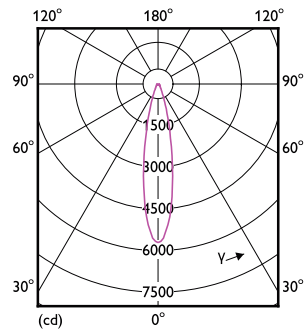

Dimensional drawing

Product	D	C
Essential LED 14-120W PAR38 827 25D	125 mm	133 mm

Photometric data

Accent Lighting Spots - Essential LED 14-120W PAR38 827 25D

Light Distribution Diagram - Essential LED 14-120W PAR38 827 25D