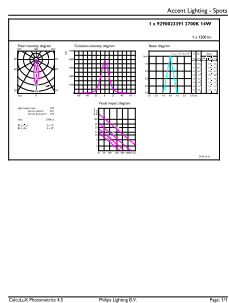

Dimensional drawing

Product	D	C
Essential LED 14-120W PAR38 827 25D	125 mm	133 mm

Photometric data

Accent Lighting Spots - Essential LED 14-120W PAR38 827 25D

Light Distribution Diagram - Essential LED 14-120W PAR38 827 25D