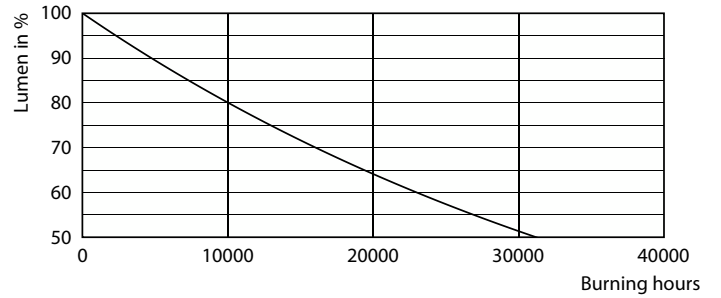

Essential LEDspot PAR

Lifetime

Life Expectancy Diagram - Essential LED 14-120W PAR38 827 25D

Lumen Maintenance Diagram - Essential LED 14-120W PAR38 827 25D