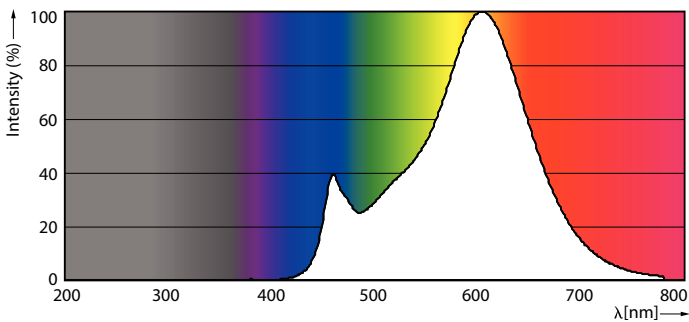

Product data

Informasi Umum	
Tutup-Dasar	E27 [E27]
Nominal masa pakai	15.000 jam
Siklus Sakelar	50.000
Teknologi Pencahayaan	LED
Sesuai EU RoHS	Ya

Teknis Lampu	
Kode Warna	827 [CCT of 2700K]
Sudut Cahaya (Nom)	25°
Flux Cahaya	1.200 lm
Intensitas Cahaya (Nom)	5.000 cd
Penandaan Warna	Warm White (WW)
Suhu Warna Terkorelasi (Nom)	2700 K
Daya Penerangan (terukur) (Nom)	85,00 lm/W
Konsistensi Warna	<6
Indeks renderasi warna (CRI)	80
LLMF di Akhir Masa Pakai Nominal (Nom)	70 %

Dimensional drawing

Product	D	C
Essential LED 14-120W PAR38 827 25D	125 mm	133 mm

Photometric data

Accent Lighting Spots - Essential LED 14-120W PAR38 827 25D

Light Distribution Diagram - Essential LED 14-120W PAR38 827 25D

Spectral Power Distribution Colour - Essential LED 14-120W PAR38 827 25D

Essential LEDspot PAR

Lifetime

Life Expectancy Diagram - Essential LED 14-120W PAR38 827 25D

Lumen Maintenance Diagram - Essential LED 14-120W PAR38 827 25D