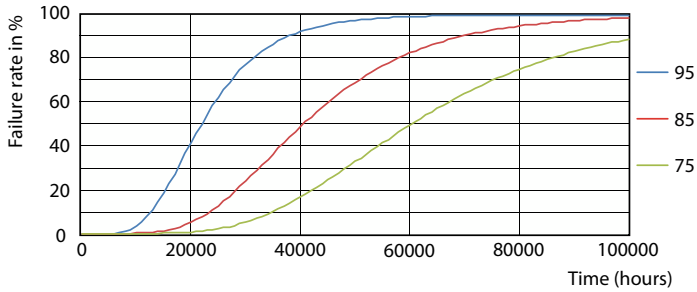

Product data

General Information	
Cap-Base	G5 [G5]
Nominal lifetime	60,000 hour(s)
Switching Cycle	50,000
Lighting Technology	LED
Flux measurement reference	Sphere
CE mark	Yes
EU RoHS compliant	Yes
Light Technical	
Color Code	830 [CCT of 3000K]
Beam Angle (Nom)	200 degree(s)
Luminous Flux	5,200 lumen
Color Designation	White (WH)
Correlated Color Temperature (Nom)	3000 K
Luminous Efficacy (rated) (Nom)	144.00 lm/W
Color Consistency	<6
Color rendering index (CRI)	80

General uniform lighting - MAS LEDtube HF 1500mm UO 36W 830 T5

MASTER LEDtube InstantFit HF T5

Photometric data

Light Distribution Diagram - MAS LEDtube HF 1500mm UO 36W 830 T5

Lifetime

Life Expectancy Diagram - MAS LEDtube HF 1500mm UO 36W 830 T5