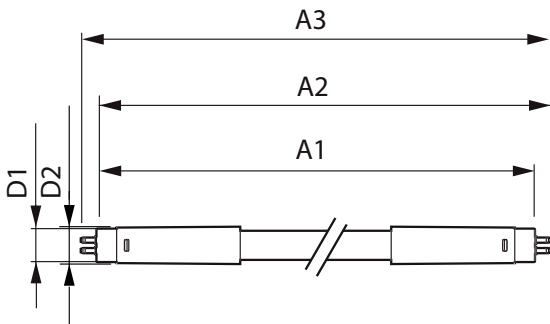

Product data

General Information	
Cap-Base	G5 [G5]
Nominal lifetime	60,000 hour(s)
Switching Cycle	50,000
Lighting Technology	LED
Flux measurement reference	Sphere
CE mark	Yes
EU RoHS compliant	Yes
Light Technical	
Color Code	830 [CCT of 3000K]
Beam Angle (Nom)	200 degree(s)
Luminous Flux	5,200 lumen
Color Designation	White (WH)
Correlated Color Temperature (Nom)	3000 K
Luminous Efficacy (rated) (Nom)	144.00 lm/W
Color Consistency	<6
Color rendering index (CRI)	80

MASTER LEDtube InstantFit HF T5

T-Case Maximum (Nom)	75 °C
Controls and Dimming	
Dimmable	Yes - Check ballast compatibility
Mechanical and Housing	
Bulb Finish	Frosted
Bulb Material	Glass
Product Length	1,500 mm
Bulb Shape	T5
Approval and Application	
Energy Efficiency Class	E
Energy Saving Product	Yes
Approval Marks	RoHS compliance TUV CE marking KEMA Keur certificate
Energy Consumption kWh/1000 h	36 kWh

Dimensional drawing

Product	D1	D2	A1	A2	A3
MAS LEDtube HF 1500mm UO 36W 830 T5	15.5 mm	19 mm	1,449 mm	1,456 mm	1,463 mm

Photometric data

Spectral Power Distribution Colour - MAS LEDtube HF 1500mm UO 36W 830 T5