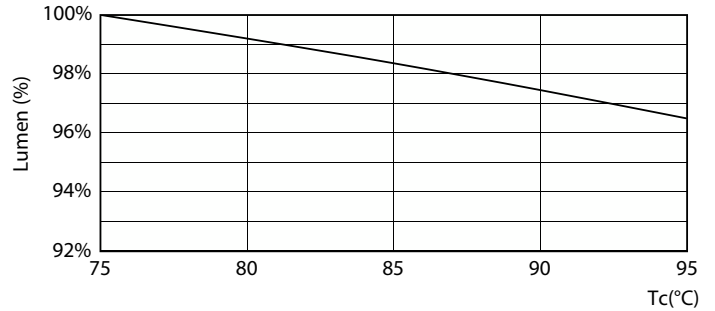

Lumen Maintenance Diagram - MAS LEDtube HF 1500mm UO 36W 830 T5