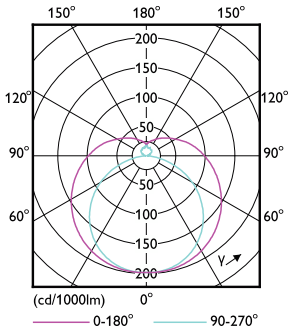

MASTER LEDtube InstantFit HF T5

Photometric data

Light Distribution Diagram - MAS LEDtube HF 1500mm UO 36W 830 T5