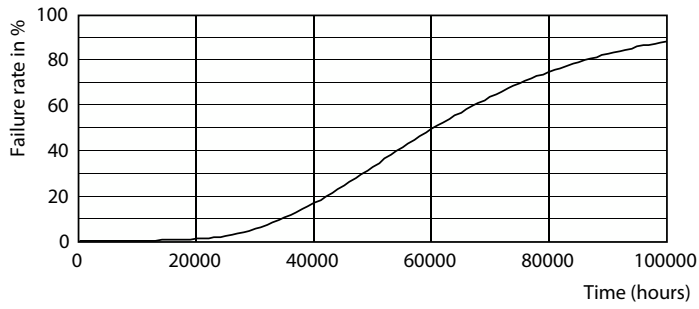

MASTER LEDtube InstantFit HF T5

Lifetime

Life Expectancy Diagram - MAS LEDtube HF 1500mm UO 36W 830 T5