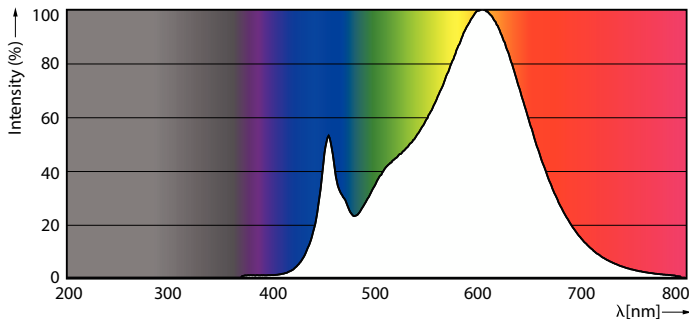

Photometric data

Spectral Power Distribution Colour - MAS LEDtube HF 1500mm UO 36W 830 T5

General uniform lighting - MAS LEDtube HF 1500mm UO 36W 830 T5