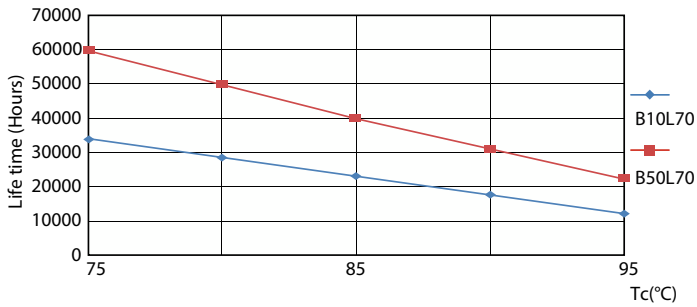

Product data

General Information	
Cap-Base	G5 [G5]
Nominal lifetime	60,000 hour(s)
Switching Cycle	50,000
Lighting Technology	LED
Flux measurement reference	Sphere
CE mark	Yes
EU RoHS compliant	Yes
Light Technical	
Color Code	830 [CCT of 3000K]
Beam Angle (Nom)	200 degree(s)
Luminous Flux	5,200 lumen
Color Designation	White (WH)
Correlated Color Temperature (Nom)	3000 K
Luminous Efficacy (rated) (Nom)	144.00 lm/W
Color Consistency	<6
Color rendering index (CRI)	80

General uniform lighting - MAS LEDtube HF 1500mm UO 36W 830 T5

MASTER LEDtube InstantFit HF T5

Photometric data

Light Distribution Diagram - MAS LEDtube HF 1500mm UO 36W 830 T5

Lifetime

Life Expectancy Diagram - MAS LEDtube HF 1500mm UO 36W 830 T5