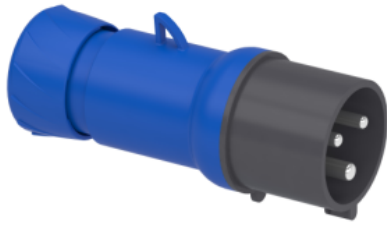

Product datasheet

Specifications

PratiKa wander plug - straight - 32 A - 2P + E - 200...250 V AC - IP44

PKE32M423

Main

Range	Mureva
Product or component type	Wander plug
Device short name	Mureva plug
Plug, socket category	Low voltage
Poles description	2P + E
Network type	AC
Outlet standard	Industrial

Complementary

Plug, socket, control station shape	Straight
[In] rated current	32 A
[Ue] rated operational voltage	200...250 V
Network frequency	50/60 Hz
Ground lug clockwise position	6 h
Plug, socket material	Housing: self-extinguishing engineering polymer
Contacts material	Sleeves: brass
Connections - terminals	Captive screws
Cable cross section	2.5...10 mm ²
Cable outer diameter	11.5...21 mm
Cable entry	Fair lead Cable gland
Thread type	Pg 21
Product weight	0.2 kg
Height	152 mm
Width	76 mm
Depth	76 mm
Colour	Grey (RAL 7035)
Voltage colour	Blue