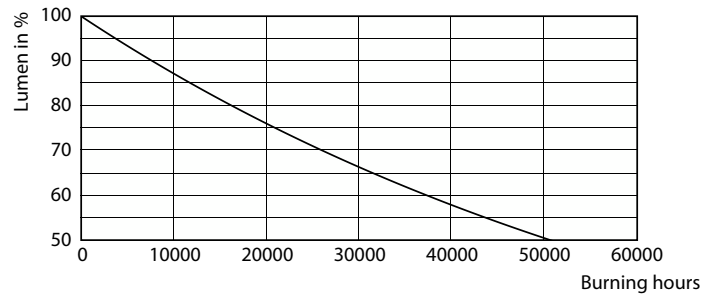

Dimensional drawing

Product	D	C
Master LED PAR30L 20W 30D 830	95,5 mm	129 mm

Photometric data

Spectral Power Distribution Colour - Master LED PAR30L 20W 30D 830

Accent Lighting Spots - Master LED PAR30L 20W 30D 830

Light Distribution Diagram - Master LED PAR30L 20W 30D 830

MASTER LED spot PAR High Lumen

Lifetime

Life Expectancy Diagram - Master LED PAR30L 20W 30D 830

Lumen Maintenance Diagram - Master LED PAR30L 20W 30D 830