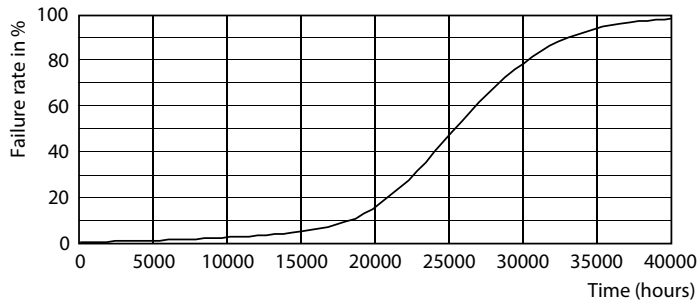

Dimensional drawing

Product	D	C
Master LED PAR30L 20W 30D 830	95,5 mm	129 mm

Photometric data

Spectral Power Distribution Colour - Master LED PAR30L 20W 30D 830

Accent Lighting Spots - Master LED PAR30L 20W 30D 830

Light Distribution Diagram - Master LED PAR30L 20W 30D 830

MASTER LED spot PAR High Lumen

Lifetime

Life Expectancy Diagram - Master LED PAR30L 20W 30D 830

Lumen Maintenance Diagram - Master LED PAR30L 20W 30D 830