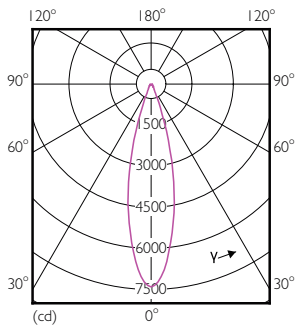

Dimensional drawing

Product	D	C
Master LED PAR30L 20W 30D 830	95,5 mm	129 mm

Photometric data

Spectral Power Distribution Colour - Master LED PAR30L 20W 30D 830

Accent Lighting Spots - Master LED PAR30L 20W 30D 830

Light Distribution Diagram - Master LED PAR30L 20W 30D 830

MASTER LED spot PAR High Lumen

Lifetime

Life Expectancy Diagram - Master LED PAR30L 20W 30D 830

Lumen Maintenance Diagram - Master LED PAR30L 20W 30D 830