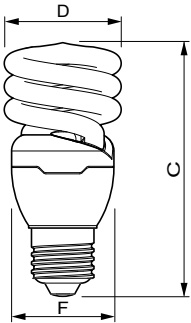

Product data

General Information		Correlated Color Temperature (Nom)		2700 K
Cap-Base	E27 [E27]	Luminous Efficacy (rated) (Nom)	65 lm/W	
Nominal lifetime	8,000 hour(s)	Color rendering index (CRI)	82	
Switching Cycle	5,000	LLMF At End Of Nominal Lifetime (Nom)	70 %	
Rated Lifetime (Hours)	8,000 hour(s)	Operating and Electrical		
Lighting Technology	Compact Fluorescent Integrated	Line Frequency	50 or 60 Hz	
Light Technical		Input Frequency	50 or 60 Hz	
Color Code	827 [CCT of 2700K]	Power Consumption	15 W	
Luminous Flux	950 lm	Lamp Current (Nom)	110 mA	
Color Designation	Warm White (WW)	Starting Time (Nom)	0.3 s	
Chromaticity Coordinate X (Nom)	463	Power Factor (Fraction)	0.6	
Chromaticity Coordinate Y (Nom)	420			

TORNADO

Voltage (Nom)	220-240 V
Controls and Dimming	
Dimmable	No
Mechanical and Housing	
Bulb Shape	Spiral
Approval and Application	
Energy Consumption kWh/1000 h	15 kWh
Product Data	
Order product name	TORNADO 15W WW E27 220-240V 1PF/6

Dimensional drawing

Product	D (max)	C (max)	F (max)
TORNADO 15W WW E27 220-240V 1PF/6	51.5 mm	107.5 mm	42.5 mm